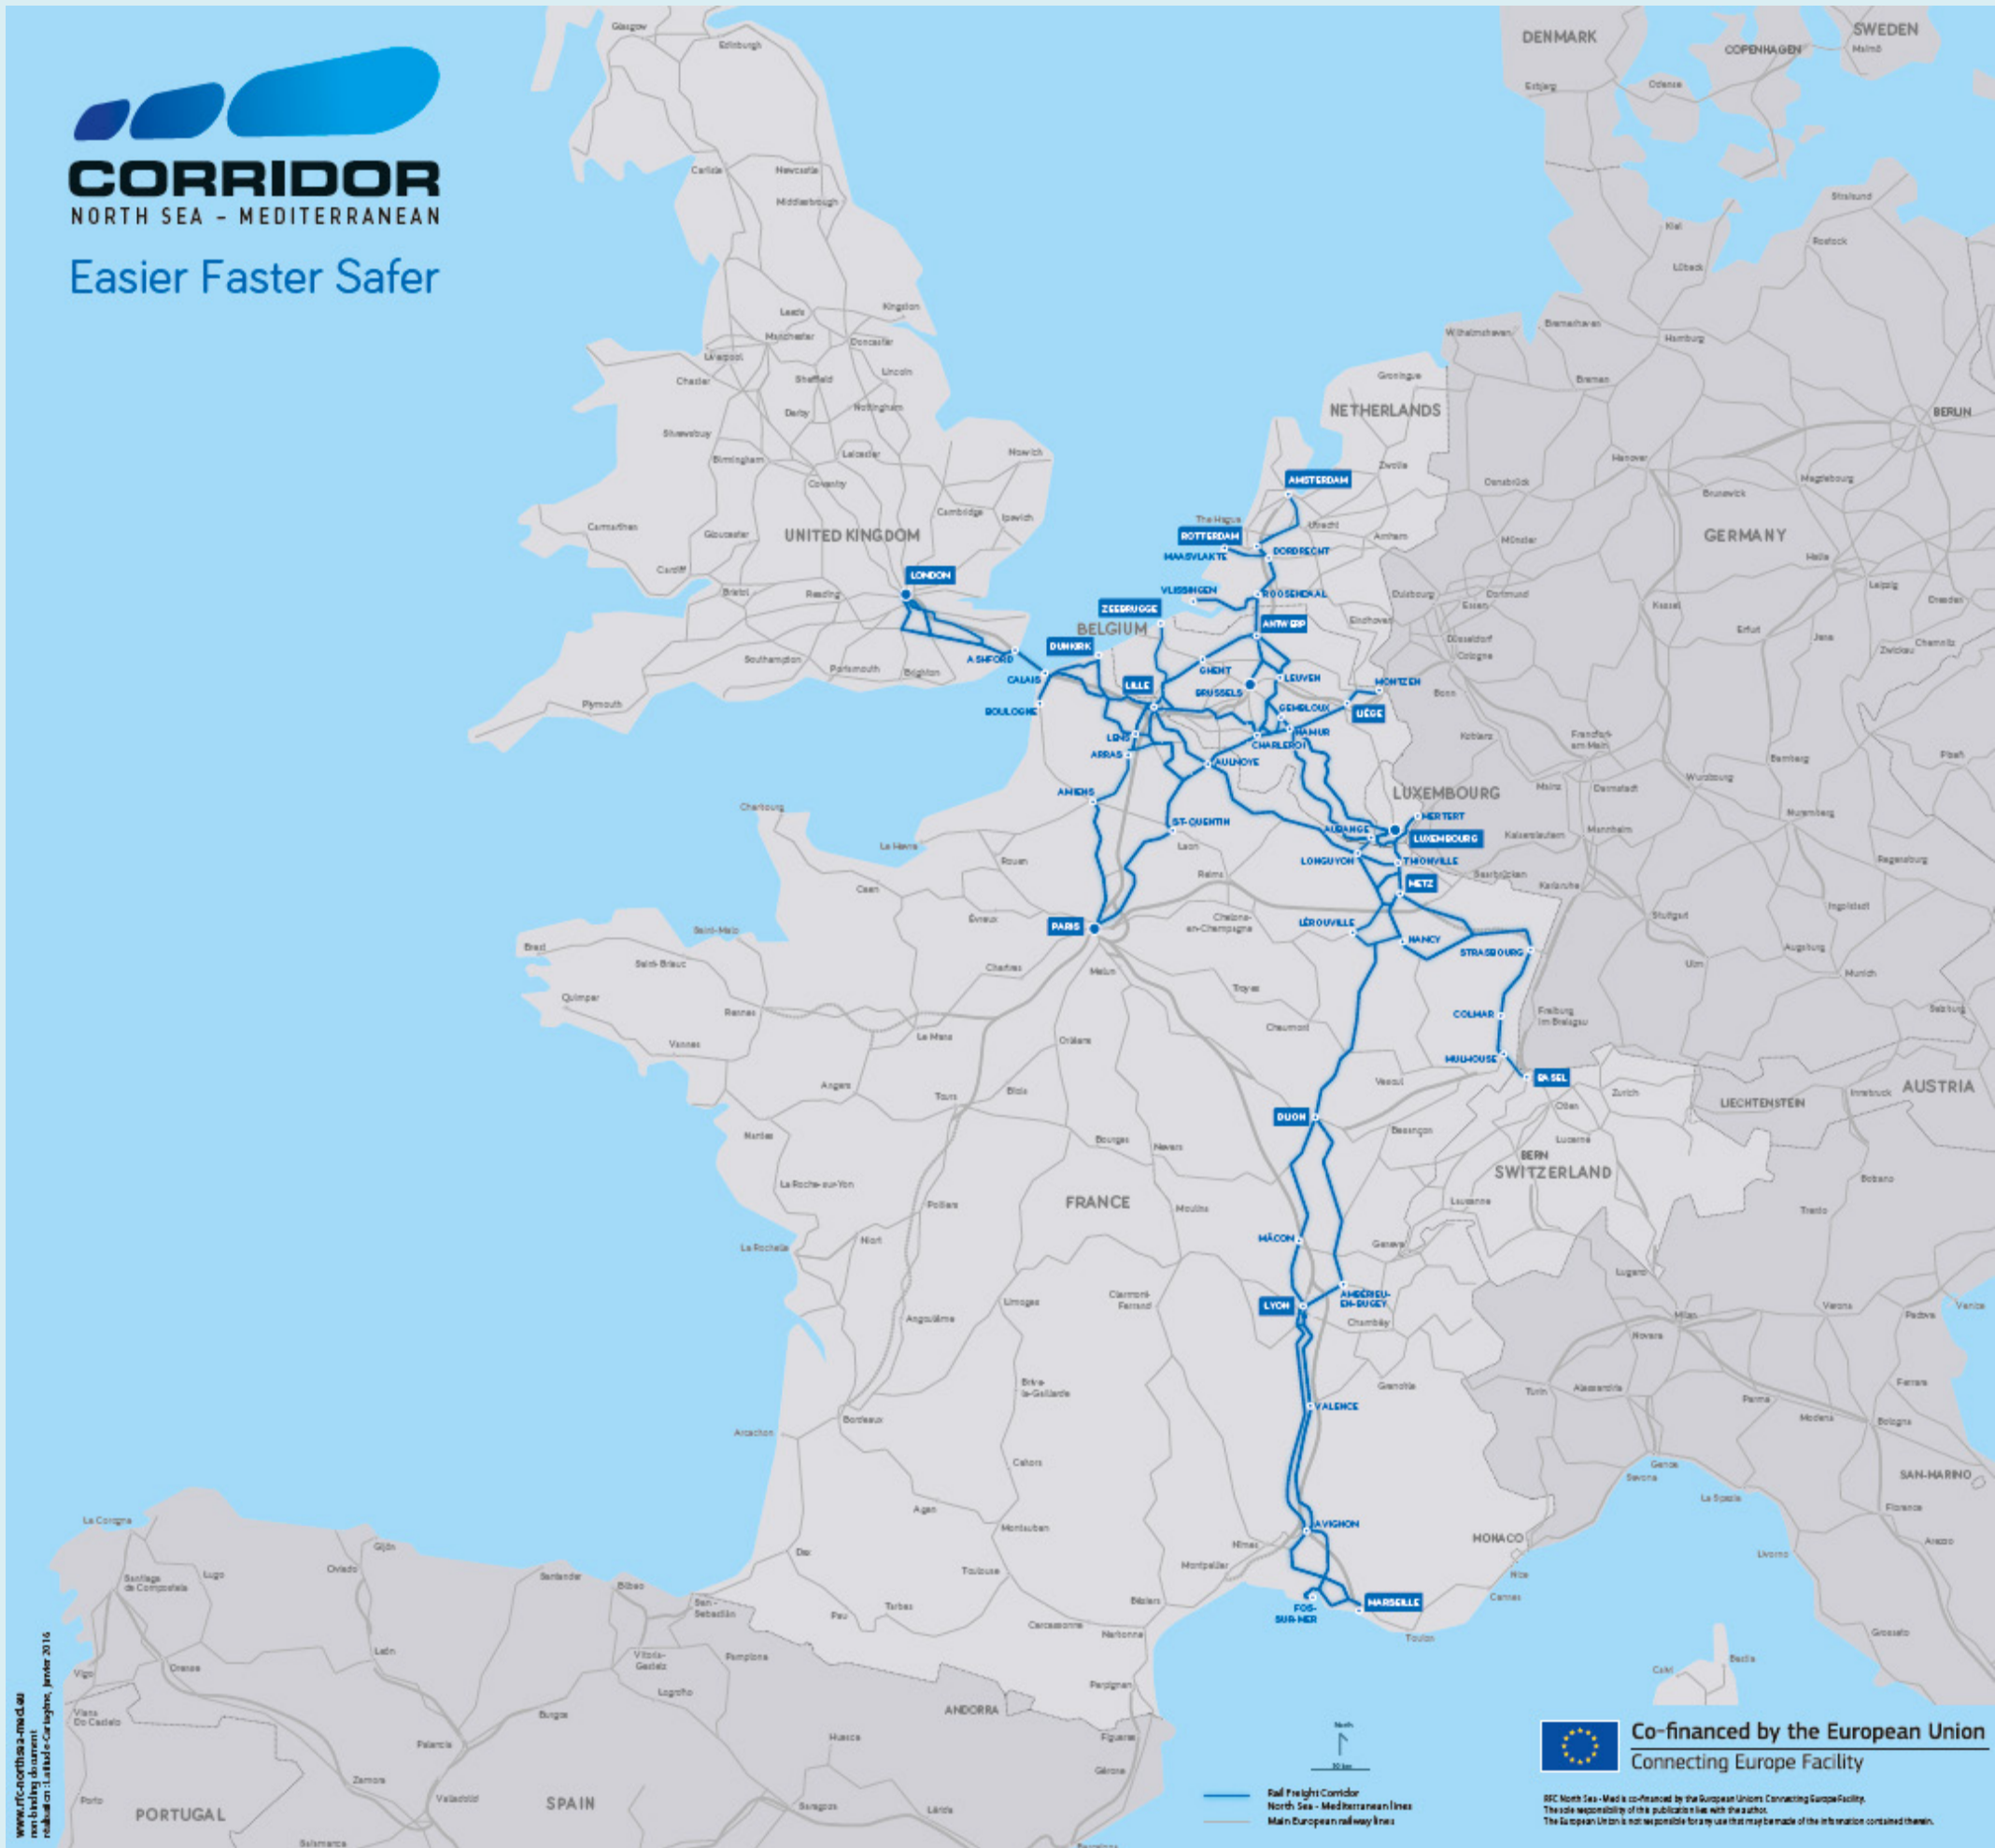

Reserve Capacity Pre-Arranged Path Catalogue for timetable 2018

version 03 07 2017

Co-financed by the European Union
Connecting Europe Facility

Legenda timetable overview:

- = Origin of PaP on RFC North Sea-Med
- = Destination of PaP on RFC North Sea-Med
- = alternative direction and/or switch of PaP ID
- = alternative origin or destination
- = Practical information added (hover over with cursor to make appear)
- = alternative route